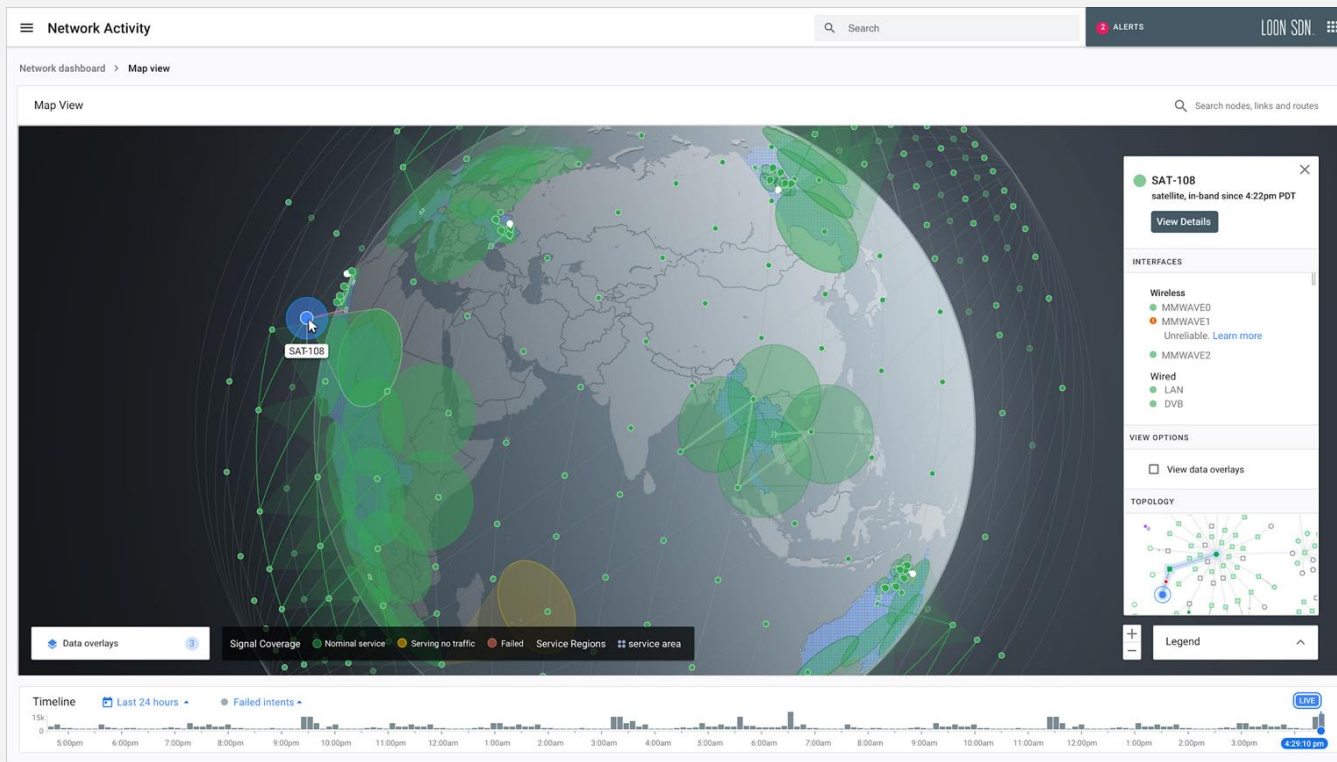

ADVANTAGES

- DIRECT-TO-HANDSET SERVICE
- MASSIVE COVERAGE AREAS
- FLEXIBILITY

Loon is building a new layer of the connectivity ecosystem in the stratosphere

CONTINUOUS INNOVATION

HOW LOON WORKS

THE WORLD'S FIRST HAPS

LOON.

CONNECTING REMOTE USERS WITH LTE SPEEDS FROM THE SKY

Loon delivers a comparable user experience to a terrestrial LTE network with many applications including video watching.

LOON DEVELOPED THE WORLD'S FIRST SDN TO ORCHESTRATE NGSO + HAPS

WHAT DOES IT DO?

Uses physical, environmental, and regulatory data to efficiently orchestrate networks of moving nodes (HAPS, NGSO satellites, etc.)

Anticipates and avoids interference with incumbent networks, including terrestrial links and NGSOs.