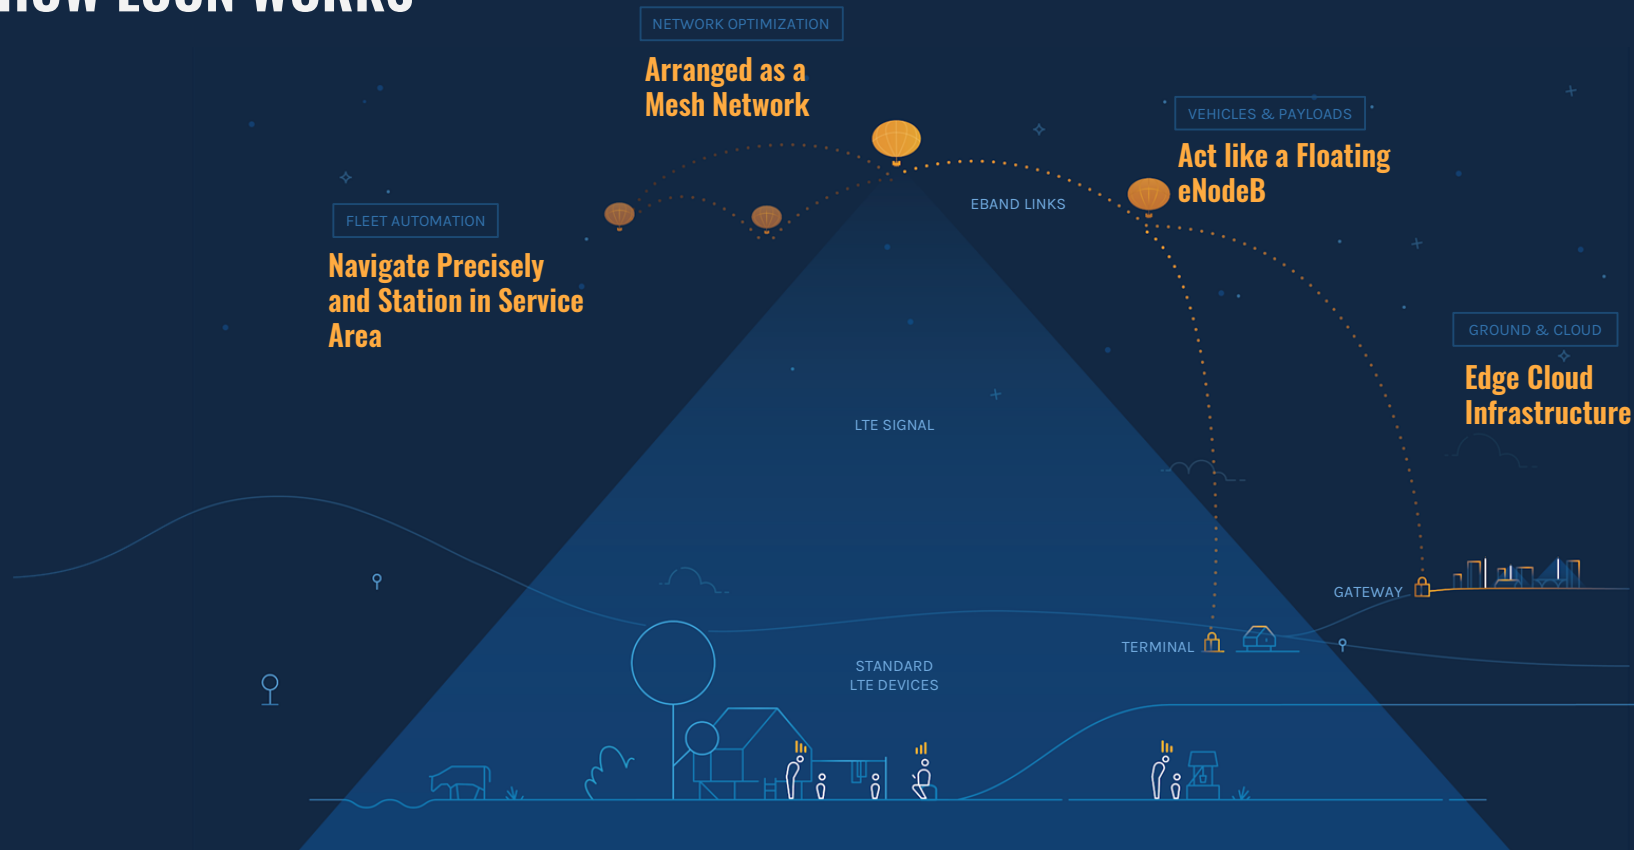

Connect People Everywhere

X Congreso Internacional de Espectro
Panel 4
Colombia ANE
9 November 2020

A NEW LAYER OF THE CONNECTIVITY ECOSYSTEM

THE SOLUTION

If we want to connect all the places, people, and things that need it, we need something more. We need a third layer in the connectivity ecosystem.

ADVANTAGES

- DIRECT-TO-HANDSET SERVICE
- MASSIVE COVERAGE AREAS
- FLEXIBILITY

Loon is building a new layer of the connectivity ecosystem in the stratosphere

CONTINUOUS INNOVATION

HOW LOON WORKS

THE WORLD'S FIRST HAPS

LOON.

CONNECTING REMOTE USERS WITH LTE SPEEDS FROM THE SKY

Loon delivers a comparable user experience to a terrestrial LTE network with many applications including video watching.

LOON DEVELOPED THE WORLD'S FIRST SDN TO ORCHESTRATE NGSO + HAPS

WHAT DOES IT DO?

Uses physical, environmental, and regulatory data to efficiently orchestrate networks of moving nodes (HAPS, NGSO satellites, etc.)

Anticipates and avoids interference with incumbent networks, including terrestrial links and NGSOs.