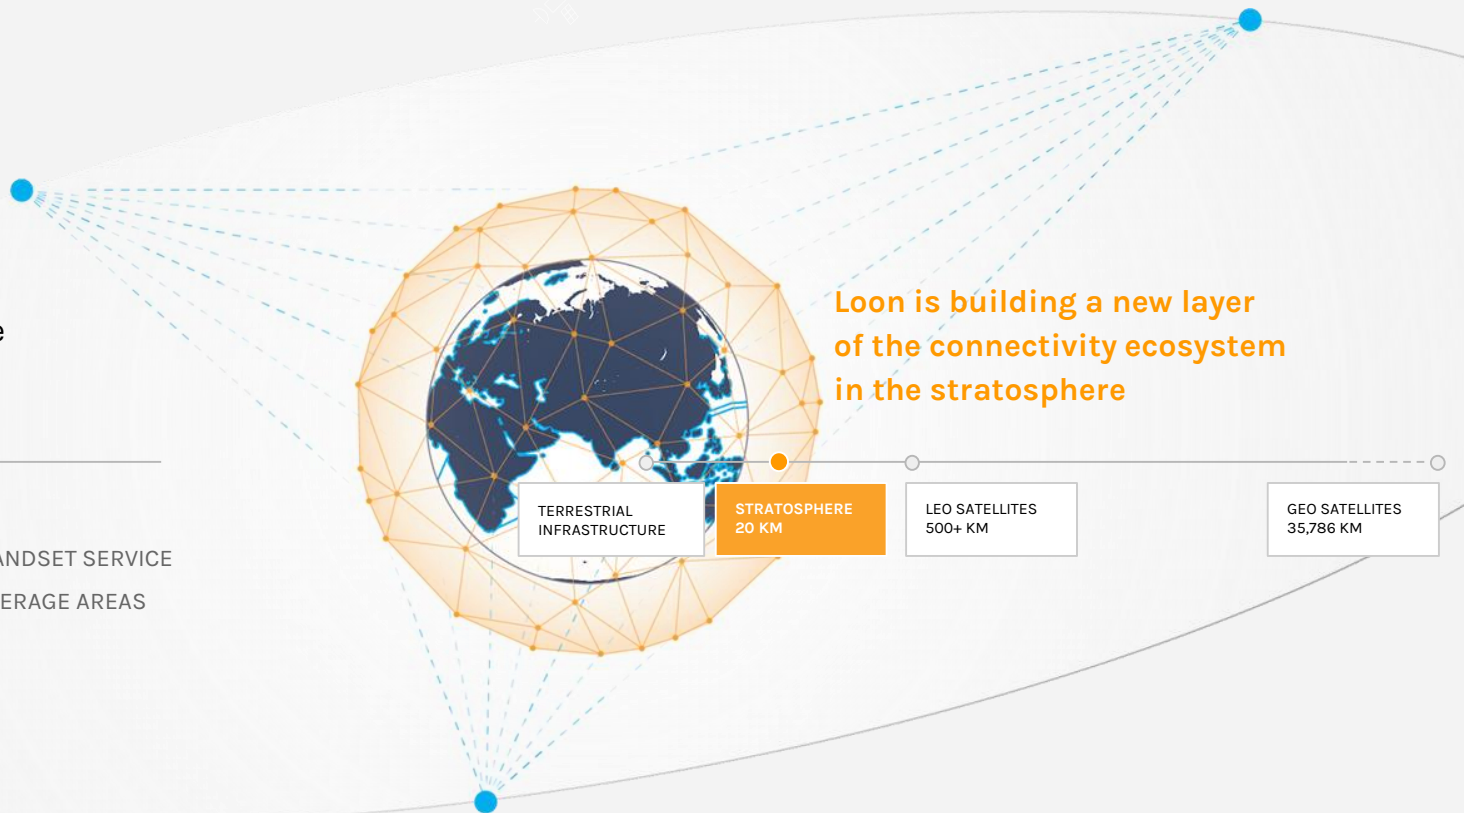

Connect People Everywhere

X Congreso Internacional de Espectro
Panel 4
Colombia ANE
9 November 2020

A NEW LAYER OF THE CONNECTIVITY ECOSYSTEM

THE SOLUTION

If we want to connect all the places, people, and things that need it, we need something more. We need a third layer in the connectivity ecosystem.

ADVANTAGES

- DIRECT-TO-HANDSET SERVICE
- MASSIVE COVERAGE AREAS
- FLEXIBILITY

Loon is building a new layer of the connectivity ecosystem in the stratosphere

CONTINUOUS INNOVATION

HOW LOON WORKS

THE WORLD'S FIRST HAPS

LOON.

CONNECTING REMOTE USERS WITH LTE SPEEDS FROM THE SKY

Loon delivers a comparable user experience to a terrestrial LTE network with many applications including video watching.

LOON DEVELOPED THE WORLD'S FIRST SDN TO ORCHESTRATE NGSO + HAPS

WHAT DOES IT DO?

Uses physical, environmental, and regulatory data to efficiently orchestrate networks of moving nodes (HAPS, NGSO satellites, etc.)

Anticipates and avoids interference with incumbent networks, including terrestrial links and NGSOs.